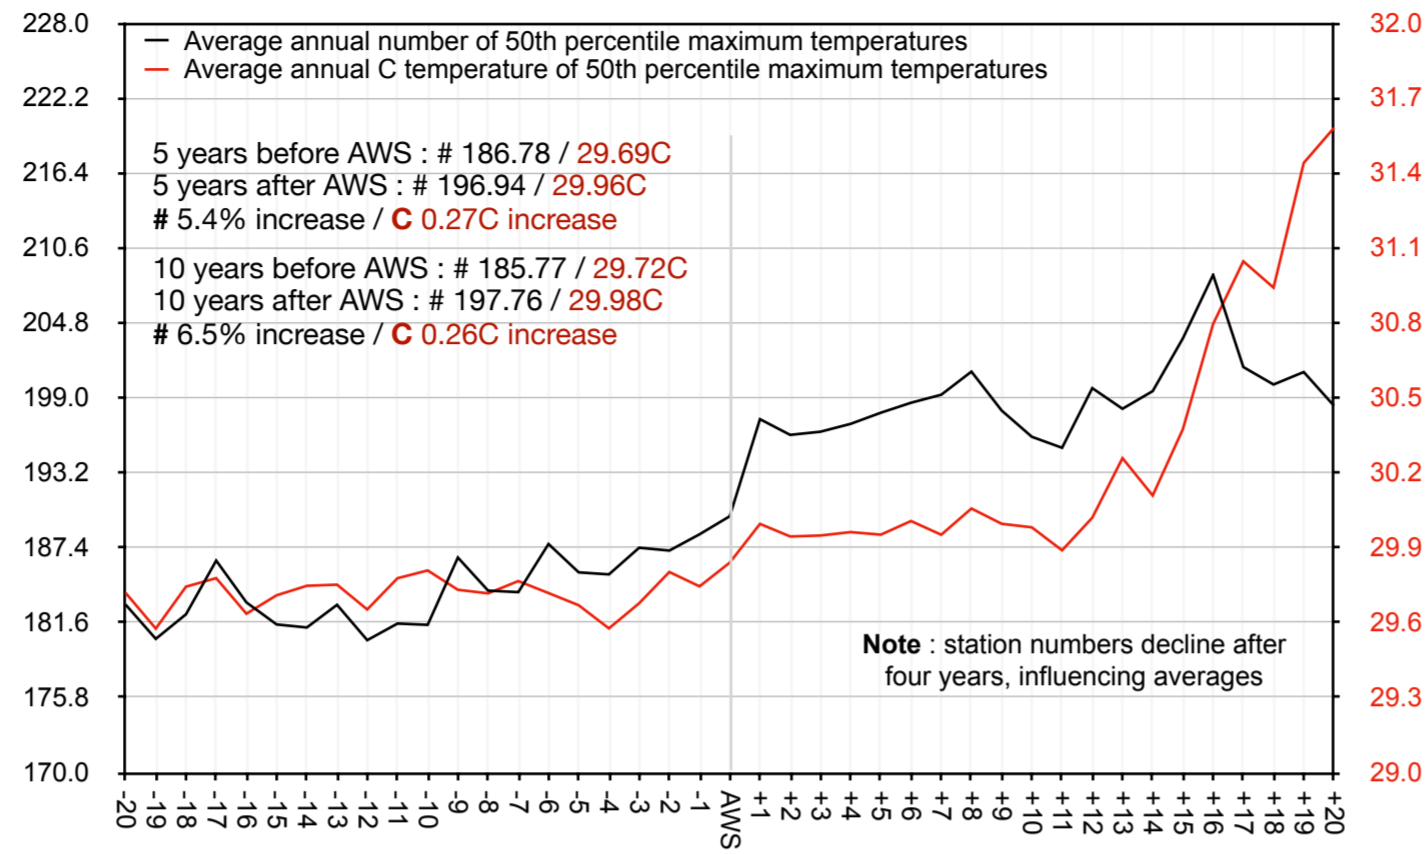

Year	# 50th	C 50th	Year	# 50th	C 50th
-20	183.01	29.72	-20	184.00	29.73
-19	180.36	29.58	-19	184.07	29.73
-18	182.26	29.74	-18	184.26	29.73
-17	186.41	29.78	-17	184.38	29.73
-16	183.18	29.64	-16	184.25	29.73
-15	181.47	29.71	-15	184.32	29.73
-14	181.24	29.75	-14	184.52	29.73
-13	182.99	29.75	-13	184.76	29.73
-12	180.25	29.65	-12	184.90	29.73
-11	181.54	29.78	-11	185.31	29.74
-10	181.44	29.81	-10	185.68	29.74
-9	186.65	29.73	-9	186.15	29.74
-8	184.09	29.72	-8	186.05	29.74
-7	183.97	29.77	-7	186.31	29.74
-6	187.70	29.72	-6	186.64	29.73
-5	185.50	29.67	-5	186.27	29.72
-4	185.34	29.58	-4	186.29	29.73
-3	187.41	29.68	-3	186.48	29.77
-2	187.19	29.80	-2	186.92	29.79
-1	188.45	29.75	-1	188.45	29.75
AWS	189.84	29.84	AWS	189.84	29.84
+1	197.35	30.00	+1	197.35	30.00
+2	196.14	29.95	+2	196.75	29.97
+3	196.38	29.95	+3	196.62	29.96
+4	196.99	29.96	+4	196.72	29.96
+5	197.85	29.95	+5	196.94	29.89
+6	198.62	30.01	+6	197.22	29.91
+7	199.24	29.95	+7	197.52	29.91
+8	201.03	30.06	+8	197.79	29.93
+9	198.02	30.00	+9	197.82	29.94
+10	195.99	29.98	+10	197.67	30.04
+11	195.14	29.89	+11	197.55	29.97
+12	199.75	30.02	+12	196.11	30.01
+13	198.16	30.26	+13	195.84	30.21
+14	199.52	30.11	+14	195.95	30.10
+15	203.61	30.38	+15	196.38	30.27
+16	208.52	30.80	+16	196.01	30.55
+17	201.39	31.05	+17	194.68	30.66
+18	200.04	30.94	+18	194.98	30.67
+19	201.00	31.44	+19	194.43	31.21
+20	198.39	31.58	+20	194.41	31.34
Above are annual averages		Above are cumulative averages before and after AWS			

Average annual number and temperature of days within 50th percentile + of RAW maxima 20 years before and after AWS at 102 ACORN stations

Cumulative average number and temperature of days within 50th percentile + of RAW maxima 20 years before and after AWS at 102 ACORN stations