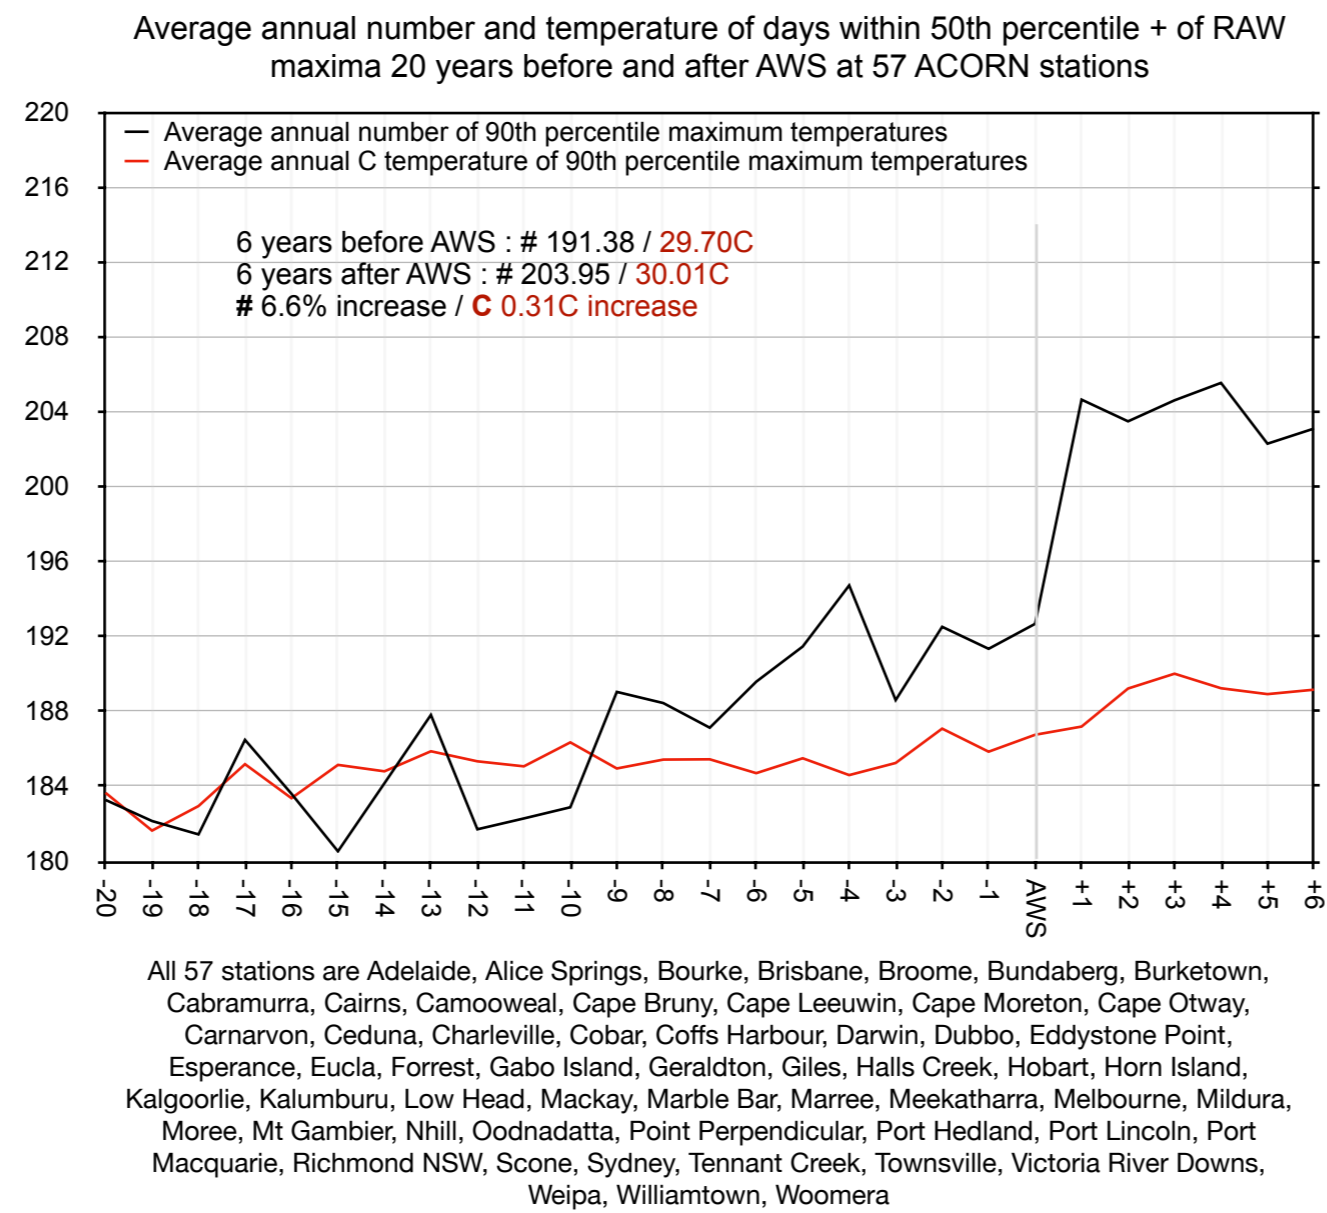

Year	# 50th	C 50th	Year	# 50th	C 50th
-20	183.29	29.53	-20	186.45	29.64
-19	182.16	29.35	-19	186.67	29.65
-18	181.45	29.47	-18	187.32	29.66
-17	186.49	29.67	-17	186.82	29.69
-16	183.61	29.50	-16	186.77	29.66
-15	180.54	29.66	-15	187.27	29.67
-14	184.18	29.63	-14	187.82	29.70
-13	187.82	29.73	-13	188.57	29.70
-12	181.72	29.68	-12	187.96	29.70
-11	182.30	29.66	-11	188.90	29.70
-10	182.89	29.77	-10	189.93	29.72
-9	189.05	29.65	-9	190.20	29.73
-8	188.46	29.69	-8	190.59	29.71
-7	187.14	29.69	-7	190.20	29.71
-6	189.60	29.62	-6	191.30	29.74
-5	191.47	29.70	-5	191.24	29.69
-4	194.74	29.62	-4	191.58	29.70
-3	188.61	29.67	-3	190.80	29.73
-2	192.53	29.84	-2	192.24	29.78
-1	191.35	29.73	-1	191.35	29.73
AWS	192.68	29.81	AWS	192.68	29.81
+1	204.65	29.85	+1	204.65	29.85
+2	203.49	30.03	+2	204.11	29.94
+3	204.61	30.10	+3	204.37	30.00
+4	205.54	30.03	+4	204.64	30.01
+5	202.30	30.00	+5	204.00	29.99
+6	203.11	30.03	+6	203.74	29.97
+7	204.36	29.99	+7	203.68	29.97
+8	205.73	30.15	+8	204.83	30.04
+9	202.43	29.94	+9	204.56	30.03
+10	199.89	30.03	+10	204.69	30.22
+11	198.55	29.94	+11	204.83	30.08
+12	207.50	30.04	+12	204.13	30.02
+13	208.74	30.77	+13	204.18	30.56
+14	214.33	30.51	+14	205.46	30.30
+15	218.74	30.22	+15	206.71	30.07
+16	219.40	31.00	+16	206.63	30.68
+17	209.00	31.19	+17	203.03	30.98
+18	207.24	31.09	+18	203.26	30.99
+19	207.38	32.22	+19	201.86	32.15
+20	211.27	32.12	+20	202.92	32.03