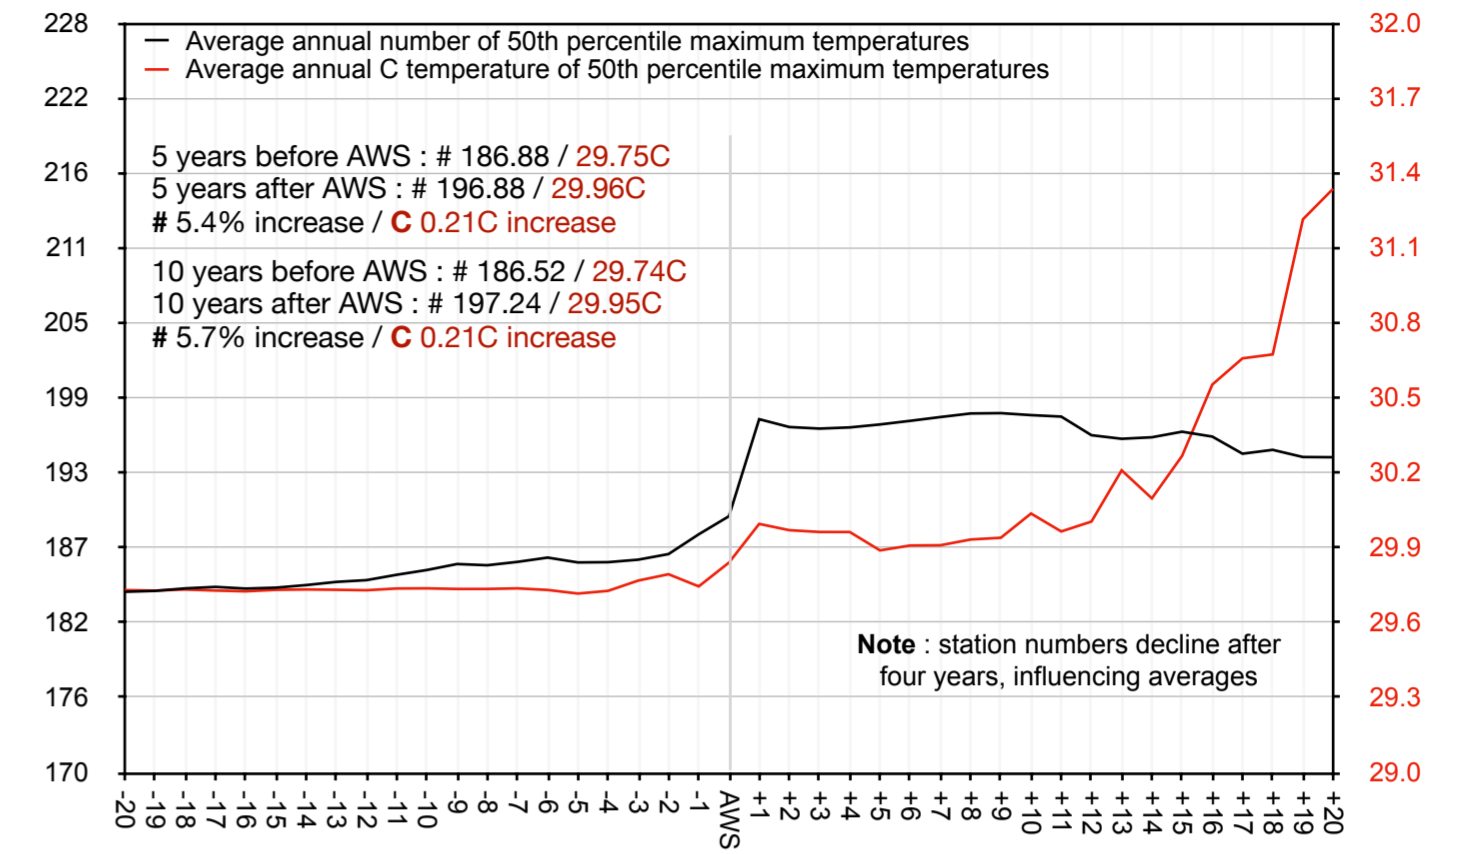

Year	# 50th	C 50th	Year	# 50th	C 50th
-20	183.01	29.72	-20	184.00	29.73
-19	180.36	29.58	-19	184.07	29.73
-18	182.26	29.74	-18	184.26	29.73
-17	186.41	29.78	-17	184.38	29.73
-16	183.18	29.64	-16	184.25	29.73
-15	181.47	29.71	-15	184.32	29.73
-14	181.24	29.75	-14	184.52	29.73
-13	182.99	29.75	-13	184.76	29.73
-12	180.25	29.65	-12	184.90	29.73
-11	181.54	29.78	-11	185.31	29.74
-10	181.44	29.81	-10	185.68	29.74
-9	186.65	29.73	-9	186.15	29.74
-8	184.09	29.72	-8	186.05	29.74
-7	183.97	29.77	-7	186.31	29.74
-6	187.70	29.72	-6	186.64	29.73
-5	185.50	29.67	-5	186.27	29.72
-4	185.34	29.58	-4	186.29	29.73
-3	187.41	29.68	-3	186.48	29.77
-2	187.19	29.80	-2	186.92	29.79
-1	188.45	29.75	-1	188.45	29.75
AWS	189.84	29.84	AWS	189.84	29.84
+1	197.35	30.00	+1	197.35	30.00
+2	196.14	29.95	+2	196.75	29.97
+3	196.38	29.95	+3	196.62	29.96
+4	196.99	29.96	+4	196.72	29.96
+5	197.85	29.95	+5	196.94	29.89
+6	198.62	30.01	+6	197.22	29.91
+7	199.24	29.95	+7	197.52	29.91
+8	201.03	30.06	+8	197.79	29.93
+9	198.02	30.00	+9	197.82	29.94
+10	195.99	29.98	+10	197.67	30.04
+11	195.14	29.89	+11	197.55	29.97
+12	199.75	30.02	+12	196.11	30.01
+13	198.16	30.26	+13	195.84	30.21
+14	199.52	30.11	+14	195.95	30.10
+15	203.61	30.38	+15	196.38	30.27
+16	208.52	30.80	+16	196.01	30.55
+17	201.39	31.05	+17	194.68	30.66
+18	200.04	30.94	+18	194.98	30.67
+19	201.00	31.44	+19	194.43	31.21
+20	198.39	31.58	+20	194.41	31.34
Above are annual averages		Above are cumulative averages before and after AWS			

Average annual number and temperature of days within 50th percentile + of RAW maxima 20 years before and after AWS at 102 ACORN stations

Cumulative average number and temperature of days within 50th percentile + of RAW maxima 20 years before and after AWS at 102 ACORN stations