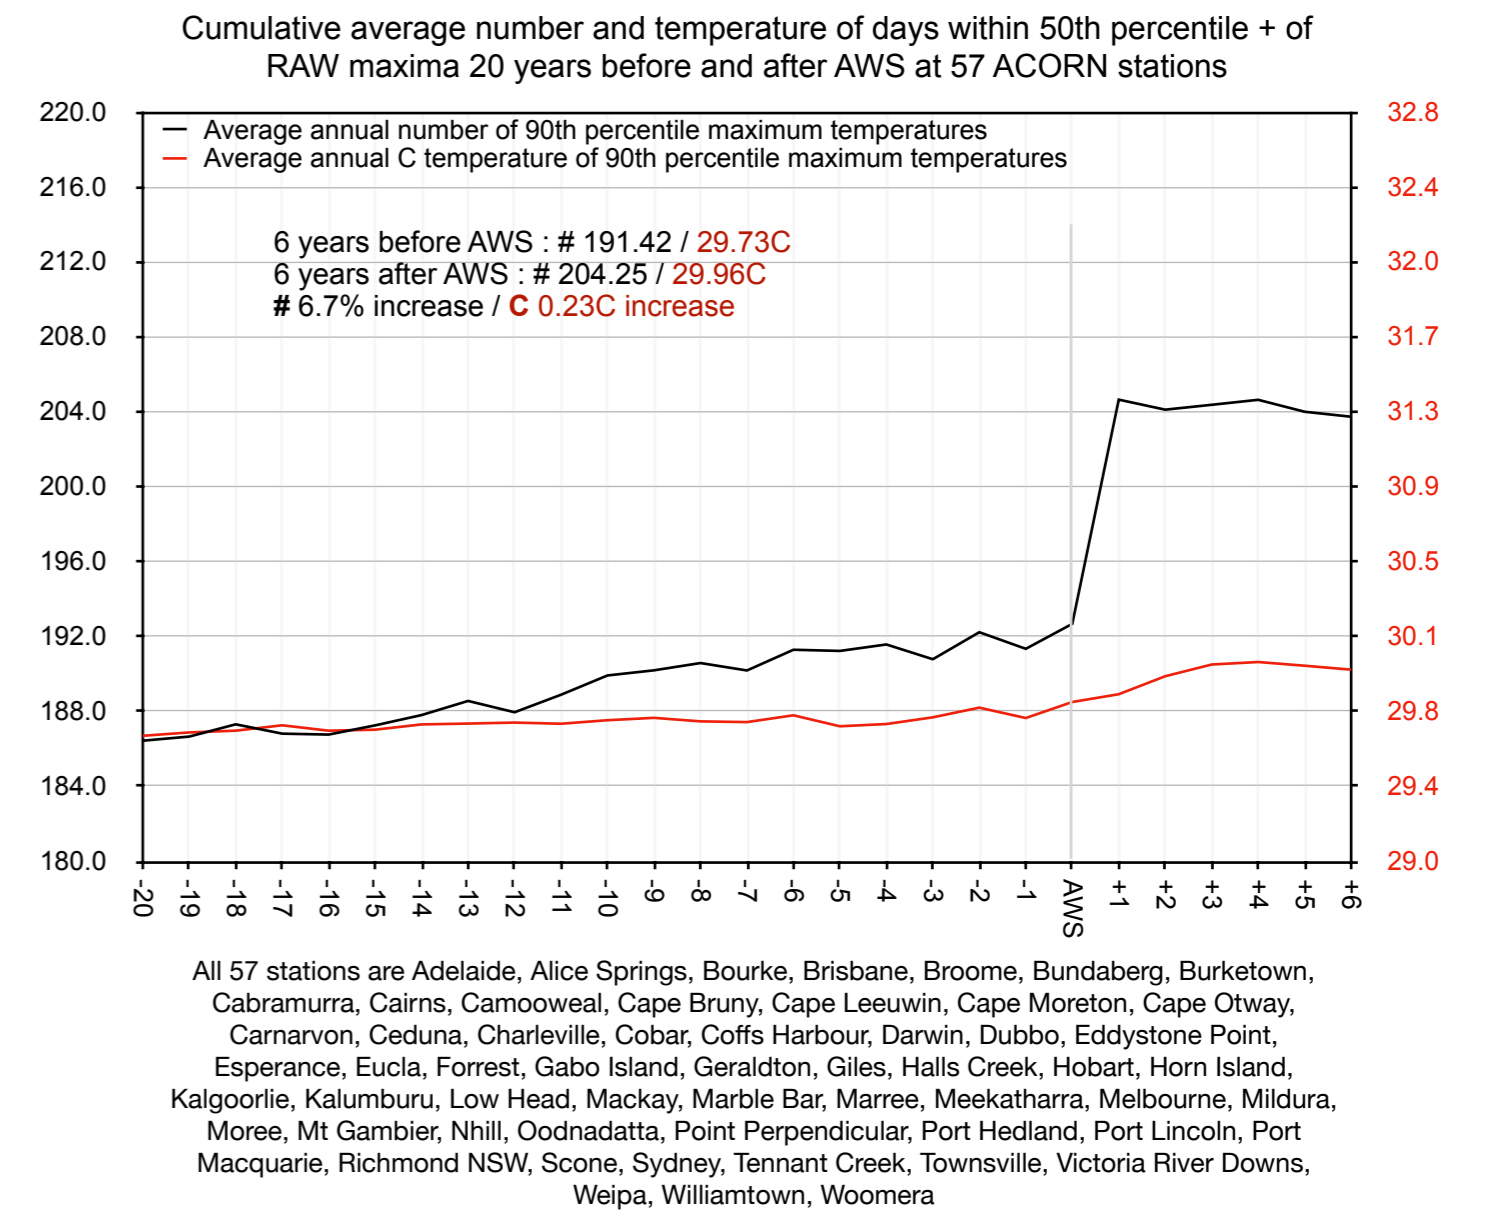

Year	# 50th	C 50th	Year	# 50th	C 50th
-20	183.29	29.53	-20	186.45	29.64
-19	182.16	29.35	-19	186.67	29.65
-18	181.45	29.47	-18	187.32	29.66
-17	186.49	29.67	-17	186.82	29.69
-16	183.61	29.50	-16	186.77	29.66
-15	180.54	29.66	-15	187.27	29.67
-14	184.18	29.63	-14	187.82	29.70
-13	187.82	29.73	-13	188.57	29.70
-12	181.72	29.68	-12	187.96	29.70
-11	182.30	29.66	-11	188.90	29.70
-10	182.89	29.77	-10	189.93	29.72
-9	189.05	29.65	-9	190.20	29.73
-8	188.46	29.69	-8	190.59	29.71
-7	187.14	29.69	-7	190.20	29.71
-6	189.60	29.62	-6	191.30	29.74
-5	191.47	29.70	-5	191.24	29.69
-4	194.74	29.62	-4	191.58	29.70
-3	188.61	29.67	-3	190.80	29.73
-2	192.53	29.84	-2	192.24	29.78
-1	191.35	29.73	-1	191.35	29.73
AWS	192.68	29.81	AWS	192.68	29.81
+1	204.65	29.85	+1	204.65	29.85
+2	203.49	30.03	+2	204.11	29.94
+3	204.61	30.10	+3	204.37	30.00
+4	205.54	30.03	+4	204.64	30.01
+5	202.30	30.00	+5	204.00	29.99
+6	203.11	30.03	+6	203.74	29.97
+7	204.36	29.99	+7	203.68	29.97
+8	205.73	30.15	+8	204.83	30.04
+9	202.43	29.94	+9	204.56	30.03
+10	199.89	30.03	+10	204.69	30.22
+11	198.55	29.94	+11	204.83	30.08
+12	207.50	30.04	+12	204.13	30.02
+13	208.74	30.77	+13	204.18	30.56
+14	214.33	30.51	+14	205.46	30.30
+15	218.74	30.22	+15	206.71	30.07
+16	219.40	31.00	+16	206.63	30.68
+17	209.00	31.19	+17	203.03	30.98
+18	207.24	31.09	+18	203.26	30.99
+19	207.38	32.22	+19	201.86	32.15
+20	211.27	32.12	+20	202.92	32.03