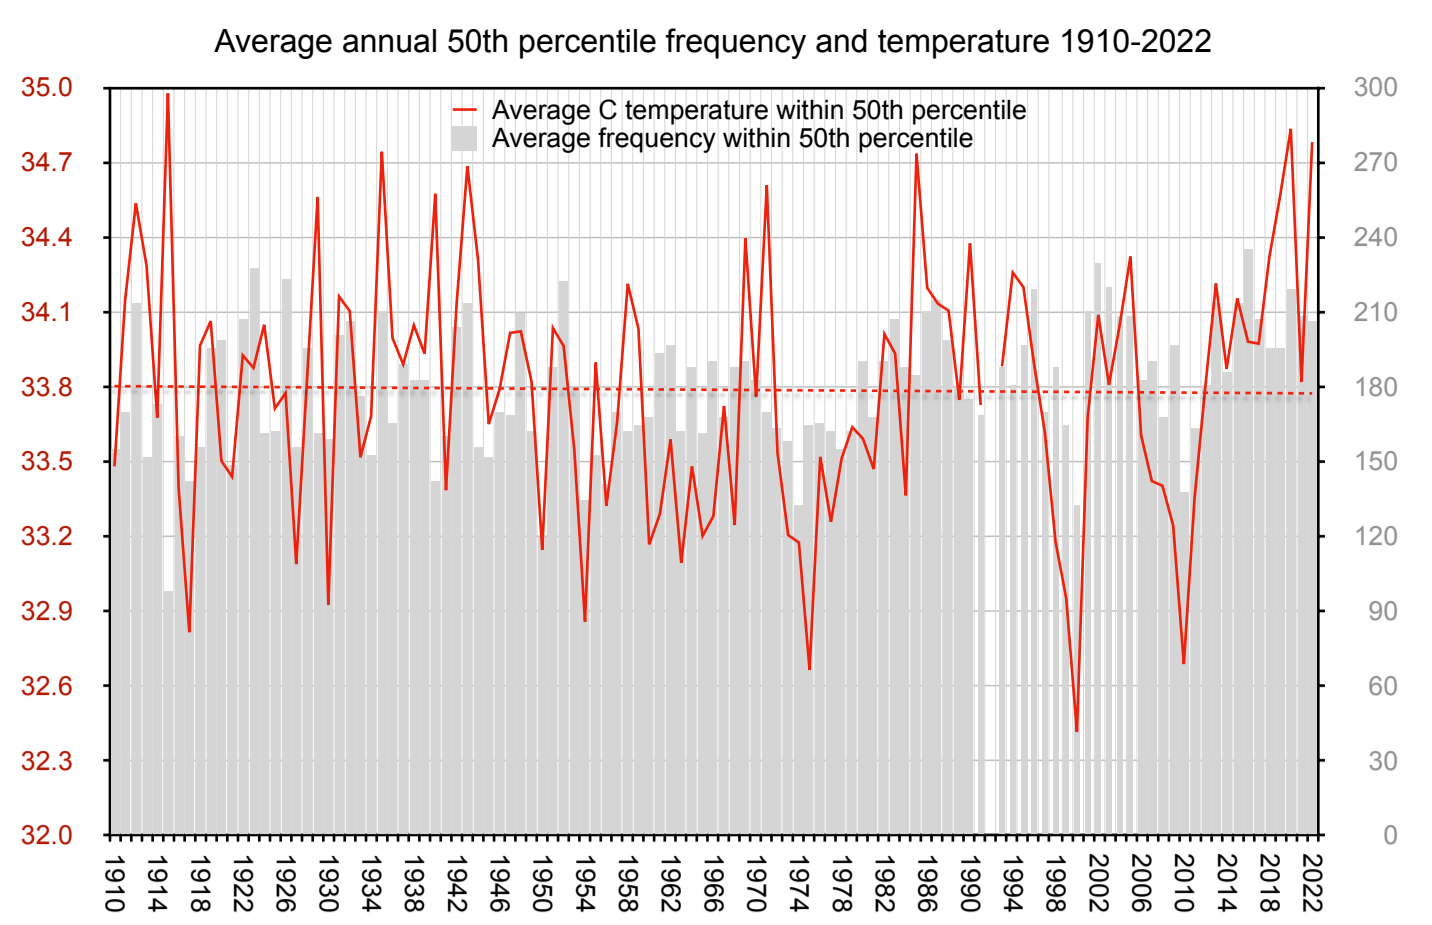

50th 30.4	Annual # days above 50th percentile	Annual average C in days above 50th percentile
1910	155	33.5
1911	170	34.2
1912	214	34.5
1913	152	34.3
1914	173	33.7
1915	98	35.0
1916	160	33.4
1917	142	32.8
1918	156	34.0
1919	196	34.1
1920	199	33.5
1921	148	33.4
1922	207	33.9
1923	228	33.9
1924	161	34.0
1925	162	33.7
1926	223	33.8
1927	156	33.1
1928	196	33.8
1929	161	34.6
1930	159	32.9
1931	201	34.2
1932	206	34.1
1933	176	33.5
1934	153	33.7
1935	210	34.7
1936	166	34.0
1937	189	33.9
1938	183	34.0
1939	183	33.9
1940	142	34.6
1941	160	33.4
1942	204	34.1
1943	214	34.7
1944	156	34.3
1945	152	33.7
1946	170	33.8
1947	169	34.0
1948	209	34.0
1949	162	33.8
1950	120	33.1
1951	188	34.0
1952	222	34.0
1953	180	33.5
1954	135	32.9
1955	153	33.9
1956	141	33.3
1957	170	33.7
1958	162	34.2
1959	165	34.0
1960	168	33.2
1961	193	33.3
1962	197	33.6
1963	162	33.1
1964	188	33.5
1965	161	33.2
1966	190	33.3
1967	168	33.7
1968	188	33.2
1969	190	34.4
1970	183	33.8
1971	170	34.6
1972	163	33.5
1973	158	33.2
1974	132	33.2
1975	165	32.7
1976	166	33.5
1977	162	33.3
1978	155	33.5
1979	162	33.6
1980	190	33.6
1981	168	33.5
1982	190	34.0
1983	207	33.9
1984	188	33.4
1985	185	34.7
1986	211	34.2
1987	215	34.1
1988	199	34.1
1989	179	33.7
1990	175	34.4
1991	169	33.7
1992	0	
1993	188	33.9
1994	181	34.3
1995	197	34.2
1996	219	33.9
1997	170	33.6
1998	188	33.2
1999	164	33.0
2000	132	32.4
2001	211	33.7
2002	230	34.1
2003	220	33.8
2004	208	34.0
2005	208	34.3
2006	183	33.6
2007	190	33.4
2008	168	33.4
2009	197	33.2
2010	138	32.7
2011	163	33.4
2012	181	33.8
2013	214	34.2
2014	186	33.9
2015	214	34.2
2016	235	34.0
2017	207	34.0
2018	195	34.3
2019	195	34.6
2020	219	34.8
2021	208	33.8
2022	206	34.8
50/50	No AWS / small screen unknown	
1910-1965	173.7	33.8
1966-2022	183.2	33.8