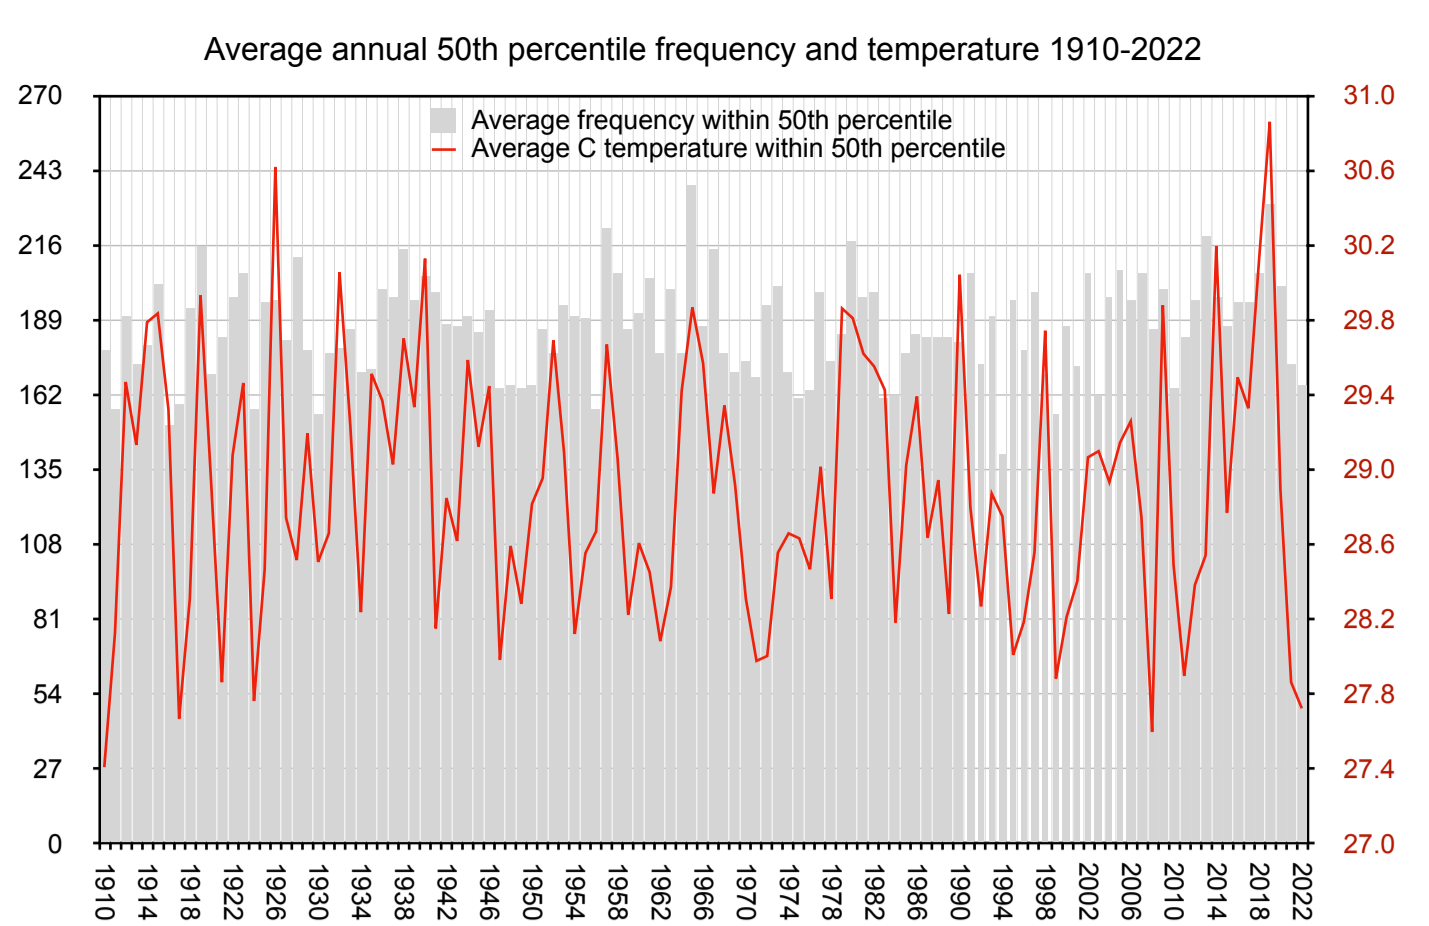

50th 23.9	Annual # days above 50th percentile	Annual average C in days above 50th percentile
1910	178	27.4
1911	157	28.1
1912	190	29.5
1913	173	29.1
1914	180	29.8
1915	202	29.8
1916	151	29.3
1917	159	27.7
1918	193	28.3
1919	215	29.9
1920	169	28.9
1921	183	27.9
1922	197	29.1
1923	206	29.5
1924	157	27.8
1925	195	28.5
1926	196	30.6
1927	182	28.7
1928	212	28.5
1929	178	29.2
1930	155	28.5
1931	177	28.7
1932	179	30.1
1933	186	29.2
1934	170	28.2
1935	171	29.5
1936	200	29.4
1937	197	29.0
1938	214	29.7
1939	196	29.3
1940	205	30.1
1941	199	28.2
1942	188	28.8
1943	187	28.6
1944	190	29.6
1945	185	29.1
1946	192	29.4
1947	164	28.0
1948	165	28.6
1949	164	28.3
1950	165	28.8
1951	186	29.0
1952	177	29.7
1953	194	29.1
1954	190	28.1
1955	189	28.6
1956	157	28.7
1957	222	29.7
1958	206	29.1
1959	186	28.2
1960	191	28.6
1961	204	28.5
1962	177	28.1
1963	200	28.4
1964	177	29.4
1965	238	29.9
1966	187	29.6
1967	214	28.9
1968	177	29.3
1969	170	28.9
1970	174	28.3
1971	168	28.0
1972	194	28.0
1973	201	28.6
1974	170	28.7
1975	161	28.6
1976	163	28.5
1977	199	29.0
1978	174	28.3
1979	184	29.9
1980	217	29.8
1981	197	29.6
1982	199	29.6
1983	161	29.4
1984	162	28.2
1985	177	29.0
1986	184	29.4
1987	183	28.6
1988	183	28.9
1989	183	28.2
1990	181	30.0
1991	206	28.8
1992	173	28.3
1993	190	28.9
1994	140	28.8
1995	196	28.0
1996	178	28.2
1997	199	28.6
1998	169	29.7
1999	155	27.9
2000	187	28.2
2001	172	28.4
2002	206	29.1
2003	162	29.1
2004	197	28.9
2005	207	29.1
2006	196	29.3
2007	206	28.7
2008	186	27.6
2009	200	29.9
2010	164	28.5
2011	183	27.9
2012	196	28.4
2013	219	28.5
2014	197	30.2
2015	187	28.8
2016	195	29.5
2017	195	29.3
2018	206	30.1
2019	231	30.9
2020	201	28.9
2021	173	27.9
2022	165	27.7
50/50	No AWS	
1910-1965	186.0	28.9
1966-2022	186.0	28.9